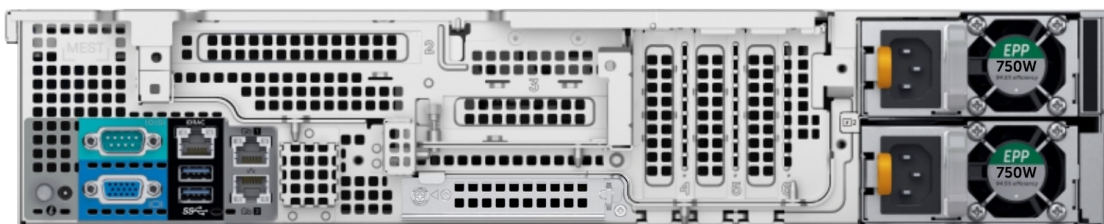

Enterprise, High Performance and Video Processing

Benefit from scalable storage performance and video processing with the XX-B-ENT4 server. This 2U, 2-socket platform brings you scalability and performance to adapt to a variety of video surveillance applications. Up to 168TB of raw storage is provided by (12) 24/7 duty cycle SATA drives. Paired with the latest Intel® Xeon® Scalable processor, this provides high-density storage with enterprise throughput for the most demanding applications.

Ease of operation is provided with dual OS SSDs for accelerated boot and application load times. Remote management, provided by iDRAC, allows for constant system status and critical resource monitoring. RAID 6 storage options, in addition to redundant 750W power supplies, provide system high availability while a five-year, on-site, next business day, Keep Your Hard Drive warranty guarantees peace of mind.

KEY FEATURES

- Up to 168TB of Raw Storage
- Intel® Xeon® Silver 4110 Scalable Processor
- Operating System: Windows Server 2016
- iDRAC features include:
  - Remote Management
  - Disaster Recovery
  - Critical Resource Monitoring

SSD & 24/7 Duty Cycle SATA Drives

Redundant Power

RAID 6

**5-Year, On-site, NBD,
Keep Your Hard Drive Warranty**

Back

— POWERED BY —
DELL EMC

FOR MORE INFORMATION: enexxis.com | info@enexxis.com | +1.215.322.8400

Copyright © 2019, Enexxis. All rights reserved. This document is provided for information purposes only. The contents are subject to change without notice.