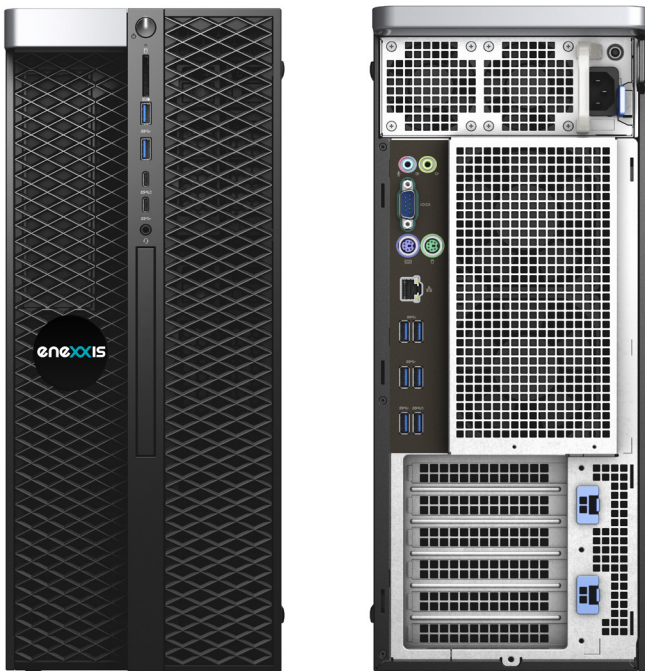

High Performance Tower Workstation for the Most Demanding Applications

The XX-B-ENT4-TWR-WS enterprise tower video workstation scales with any video surveillance deployment and its demanding requirements. Its chassis combines a versatile design with outstanding storage scalability. Enable powerful graphics with NVIDIA® GeForce® GTX enterprise-grade discreet graphics cards, along with support for multi GPU configurations for increased GPU computing potential.

Paired with the latest Intel® Core™ 8th Generation processors, these workstations meet the needs of even the most demanding projects. 16GB of DDR4 RAM provides system reliability and stability, while a 950W power supply guarantees you have the resources to scale to the requirements of any project.

Back

KEY FEATURES

- Intel® Core™ 8th Generation Processor
- Dedicated OS Solid State Drive
- 16GB of DDR4 RAM
- Operating System: Windows 10 Pro

Up to (2) Dual-Slot NVIDIA GPUs

950W Power Supply

SSD & 24/7 Duty Cycle SATA Drives